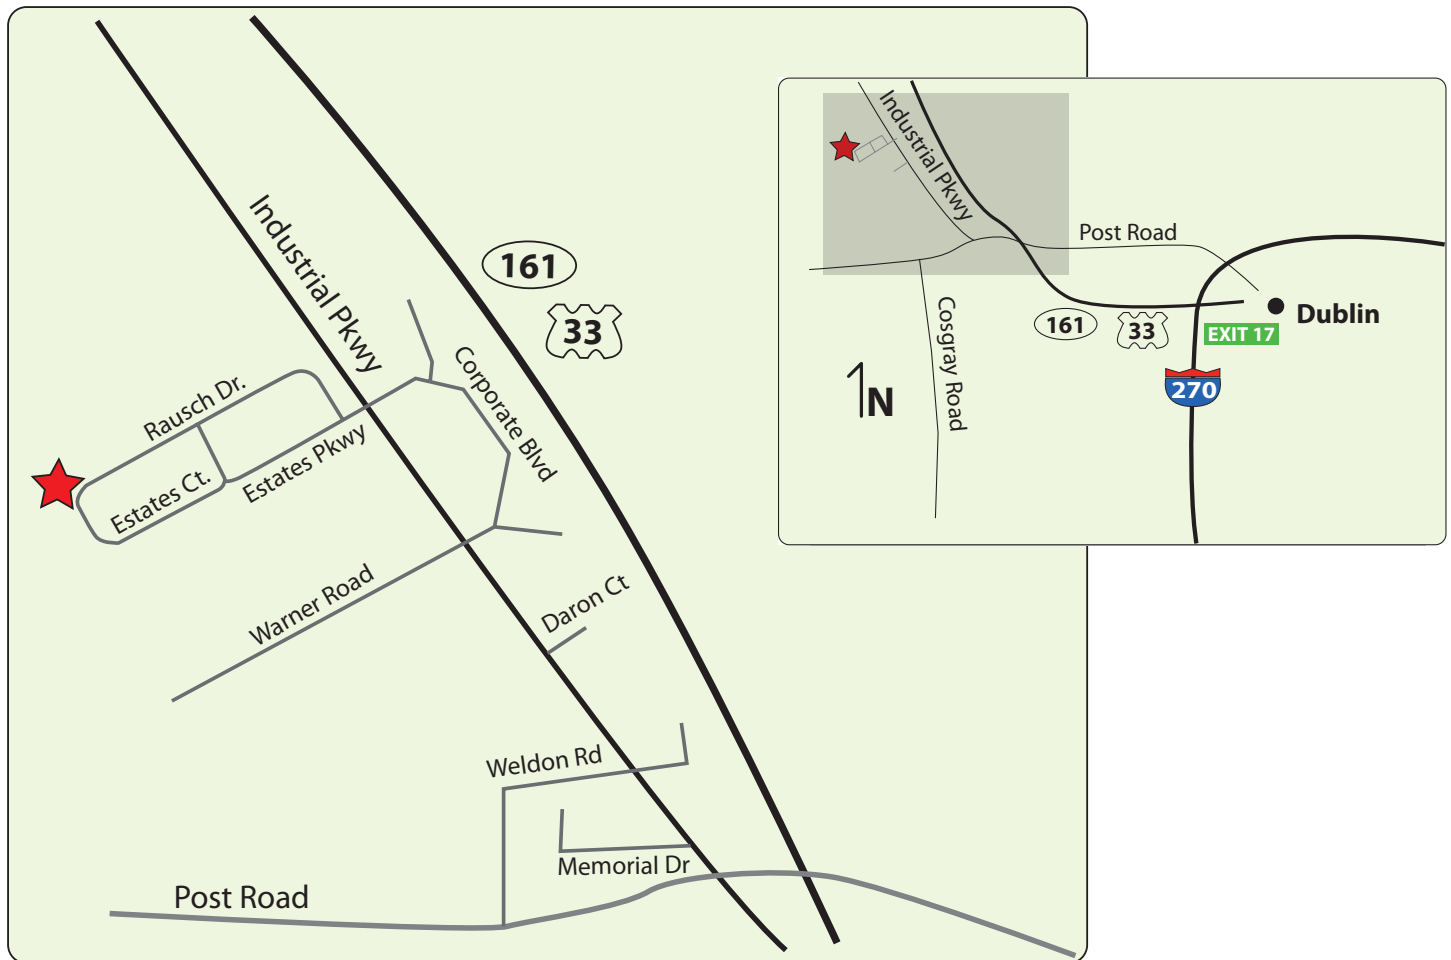

Hall Public Safety

UPFITTERS

Hall Public Safety Upfitters
Columbus Location
8495 Estates Ct
Plain City, OH 43064

Hours of Operation:
Monday - Friday
8:00 AM to 4:30 PM
Eastern Standard Time

www.hallpublicsafety.com
info@hallpublicsafety.com

Local Phone & Fax
Phone **330.495.9115**
Fax **330.877.8574**

- I-270 toward DUBLIN
- Merge onto US-33 with OH-161 W via EXIT 17B toward MARYSVILLE
- Take the OH-161/POST RD exit toward PLAIN CITY
- Turn onto OH-161/POST RD.
- Turn RIGHT onto INDUSTRIAL PKWY/CR-1
- Turn LEFT onto ESTATES PKWY
- Turn LEFT onto ESTATES Ct.
- 8495 Estates Ct